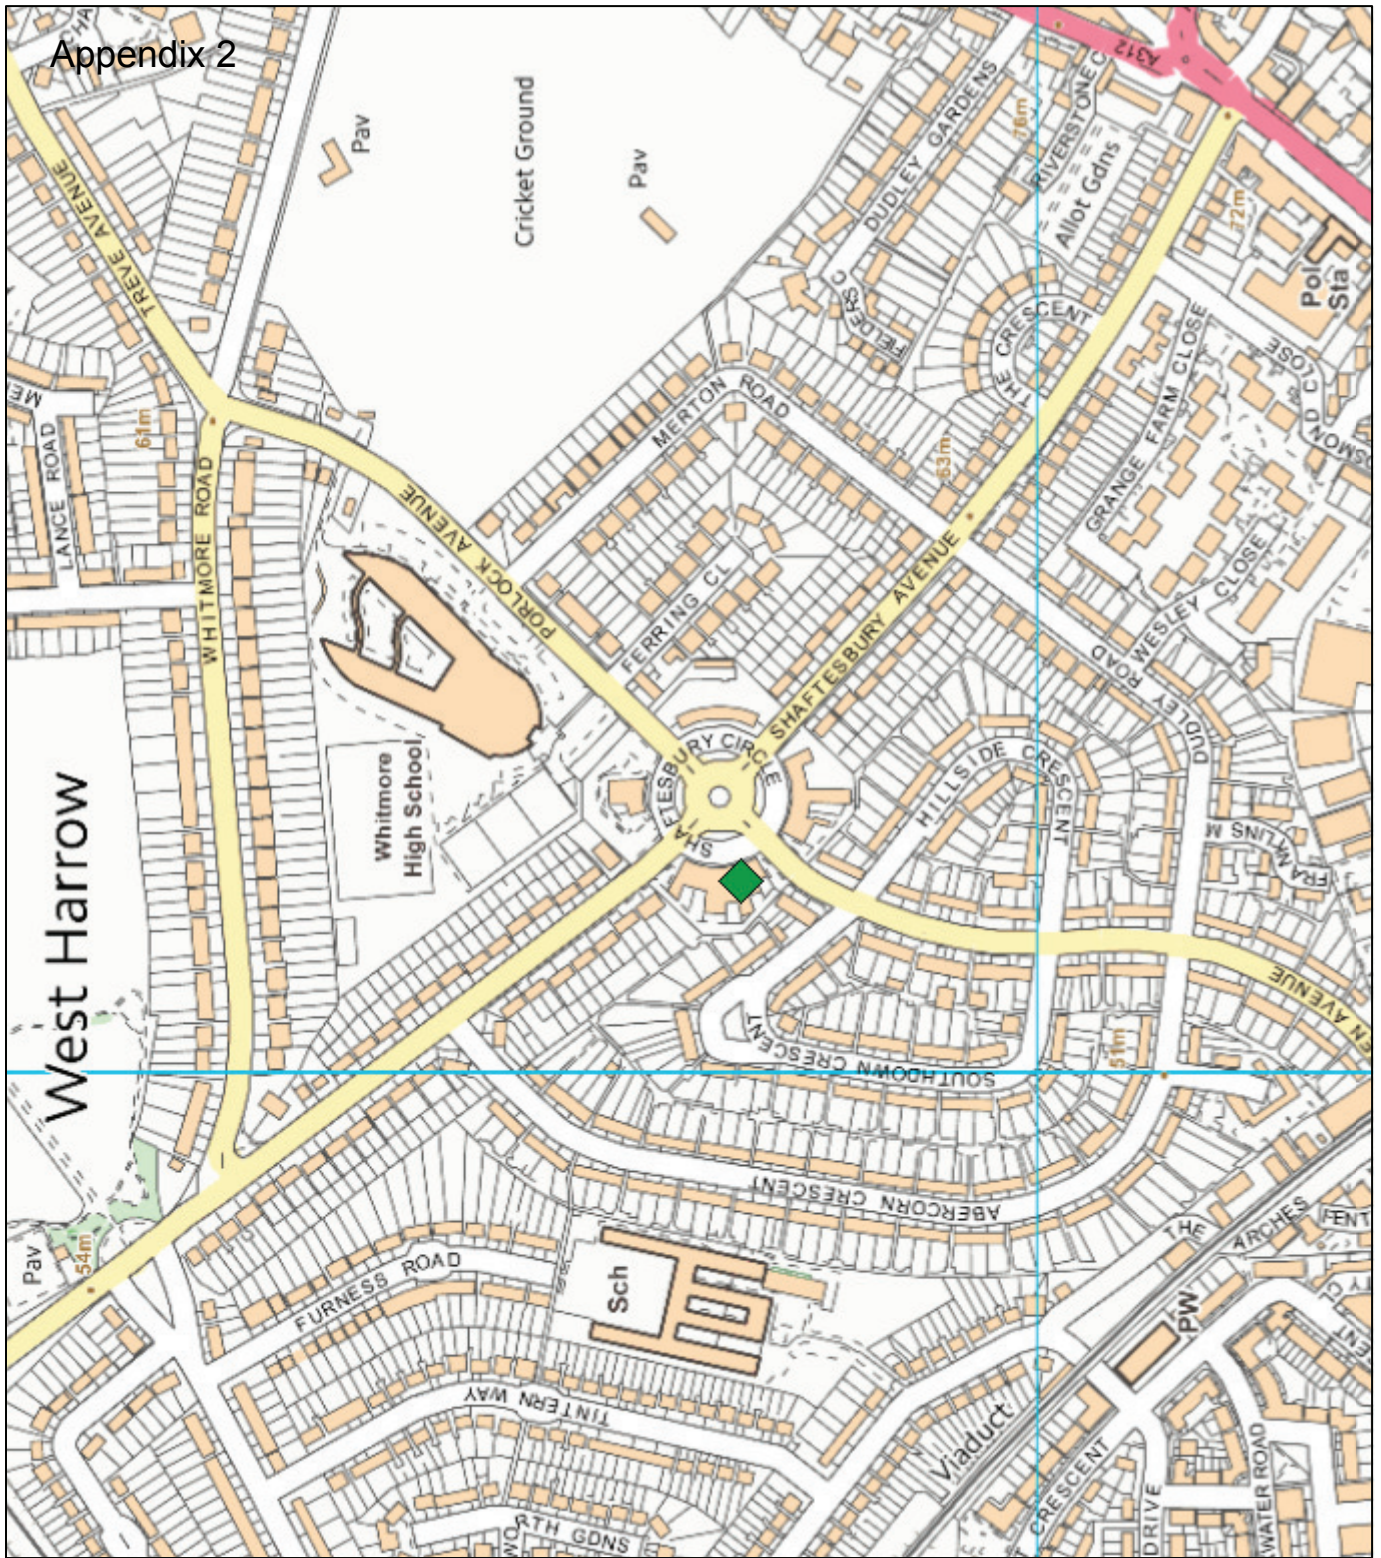

Appendix 2

West Harrow

Whitmore High School

Cricket Ground

Sch

Legend

Appendix 2

Author
0 30 60 120 180 240 Metres

Map Notes Date: 17/11/2016